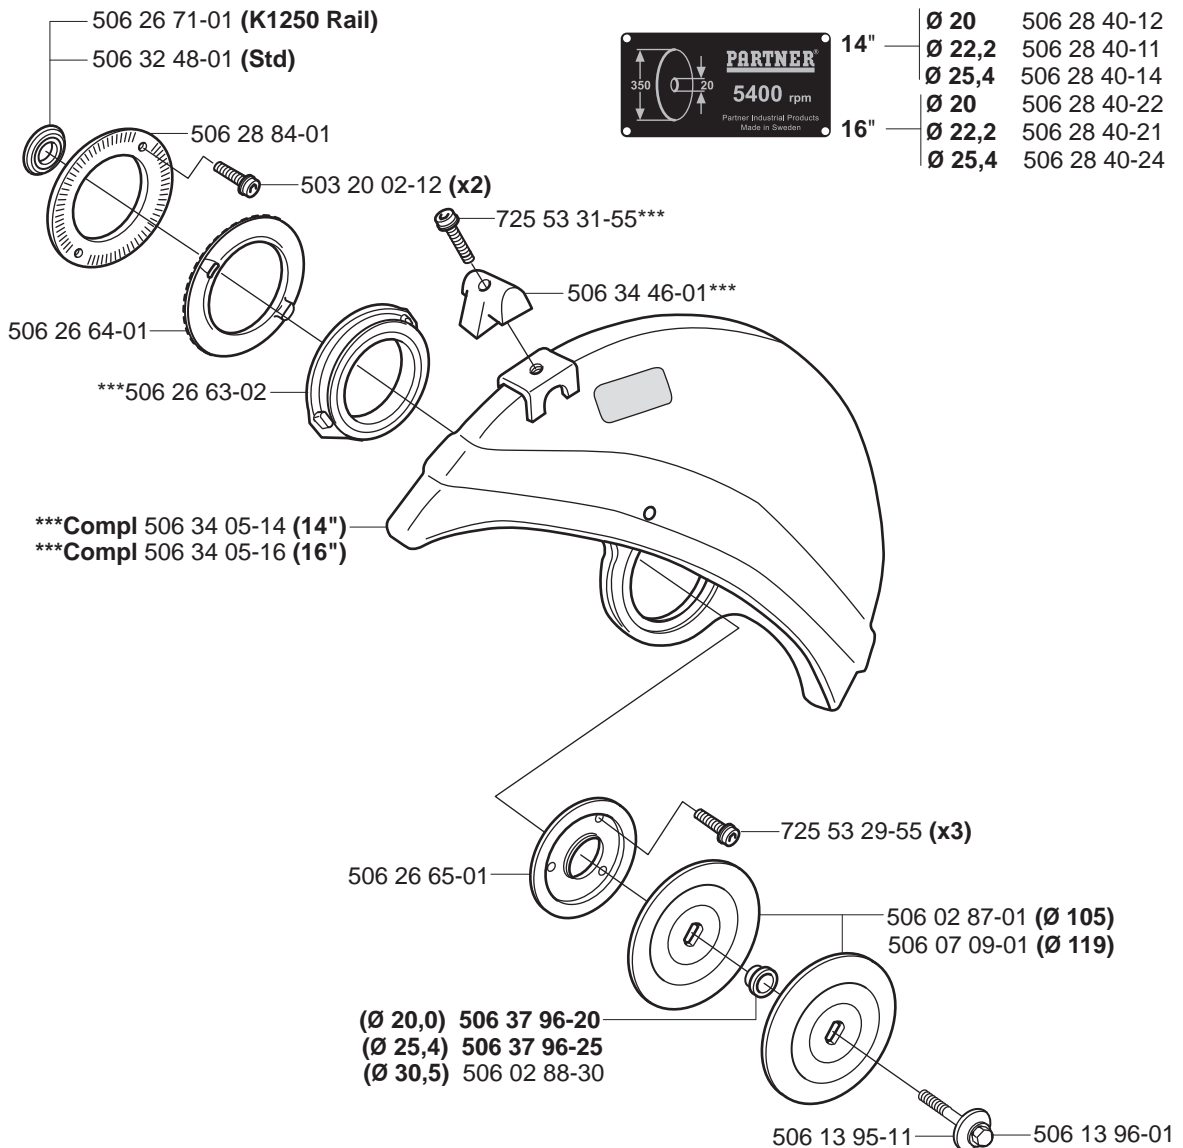

PARTNER

IPL, K1250 Active, K1250 Rail, 2006-07, 544 93 37-01

***K1250 Active
K1250 Rail***

Reservdelar

Spare parts

Ersatzteile

Pieces de rechange

Piezas de repuesto

Ricambi

***Peças
sobresselente***

544 93 37-01

PARTNER[®]

A

B

C *compl 506 27 17-01

D Crankcase
 *compl 501 89 25-73

E Cylinder
****compl** 506 29 42-71

F *compl 503 14 20-73

G Tank unit
 *compl 503 14 21-07

*** compl 506 26 41-11

**compl 506 25 59-32

H Starter
*compl 506 27 55-01

J Flywheel
*compl 501 89 50-03

K

P Wet cutting kit
 *compl 506 32 89-03

Product		A (mm)	B (mm)	C (mm)
K1250A	14"	280	45	280
	16"	270	45	360