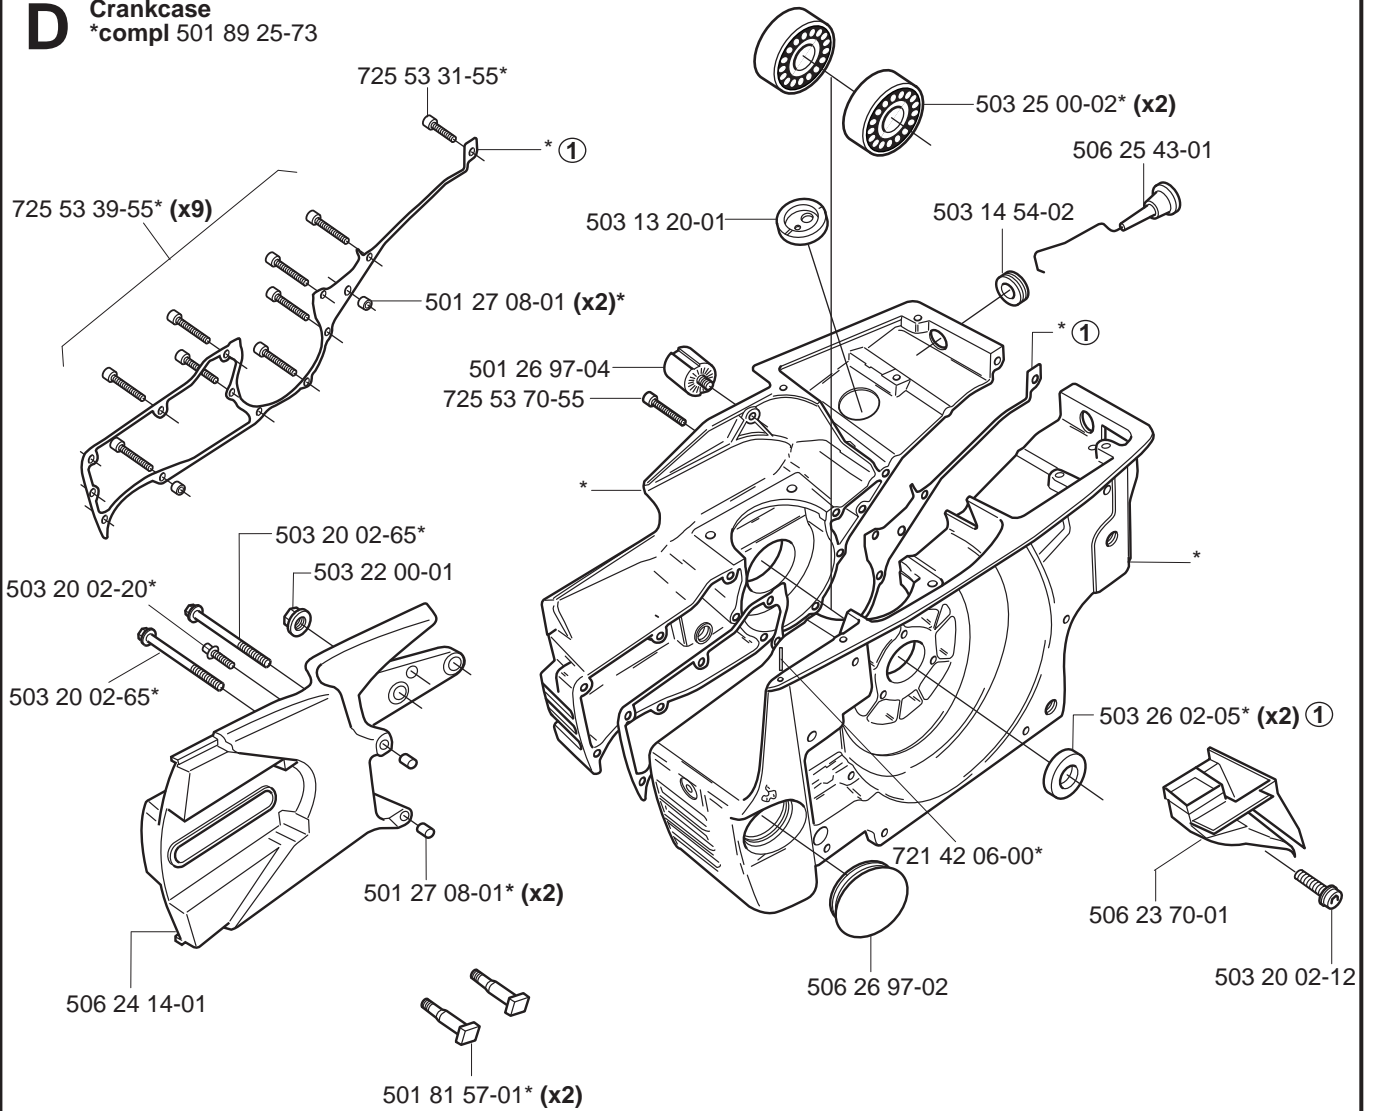

PARTNER

IPL, K1250 Active, K1250 Rail, 2006-07, 544 93 37-01

***K1250 Active
K1250 Rail***

Reservdelar

Spare parts

Ersatzteile

Pieces de rechange

Piezas de repuesto

Ricambi

***Peças
sobresselente***

544 93 37-01

PARTNER[®]

A

B

C *compl 506 27 17-01

D Crankcase
 *compl 501 89 25-73

E Cylinder
****compl** 506 29 42-71

F *compl 503 14 20-73

G Tank unit
 *compl 503 14 21-07

*** compl 506 26 41-11

**compl 506 25 59-32

H Starter
*compl 506 27 55-01

J Flywheel
*compl 501 89 50-03

K

P Wet cutting kit
 *compl 506 32 89-03

Product		A (mm)	B (mm)	C (mm)
K1250A	14"	280	45	280
	16"	270	45	360