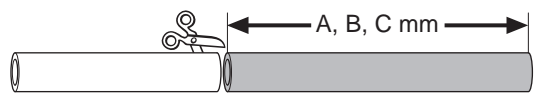

P Wet cutting kit
*compl 506 32 89-03

Product		A (mm)	B (mm)	C (mm)
K1250A	14"	280	45	280
	16"	270	45	360