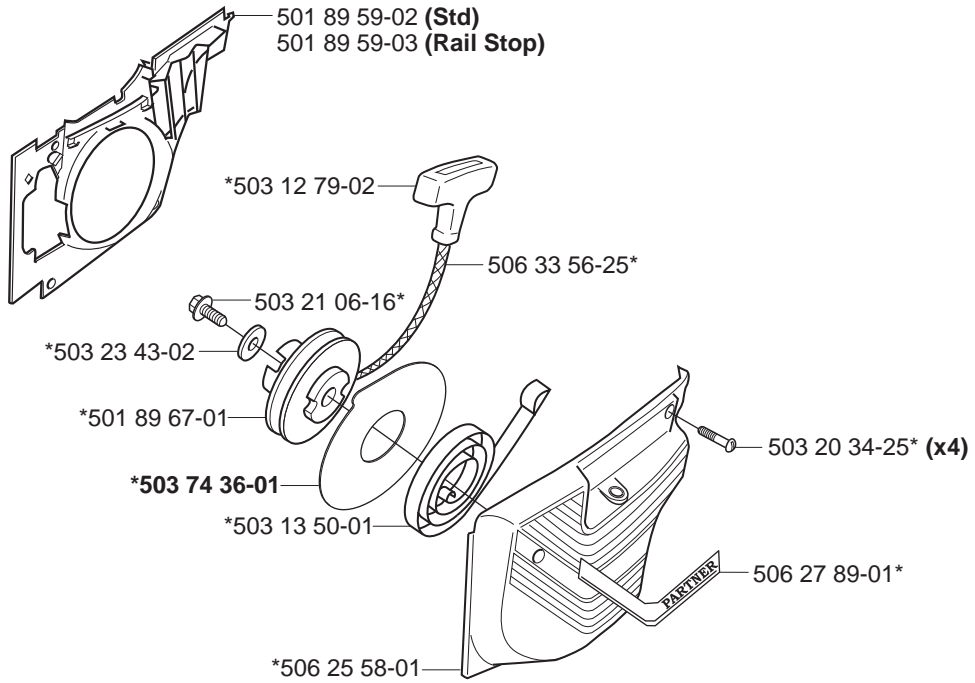

E Cylinder
****compl** 506 29 42-71

F *compl 503 14 20-73

G Tank unit
 *compl 503 14 21-07

*** compl 506 26 41-11

**compl 506 25 59-32

H Starter
*compl 506 27 55-01

J Flywheel
*compl 501 89 50-03

K

P Wet cutting kit
 *compl 506 32 89-03

Product		A (mm)	B (mm)	C (mm)
K1250A	14"	280	45	280
	16"	270	45	360