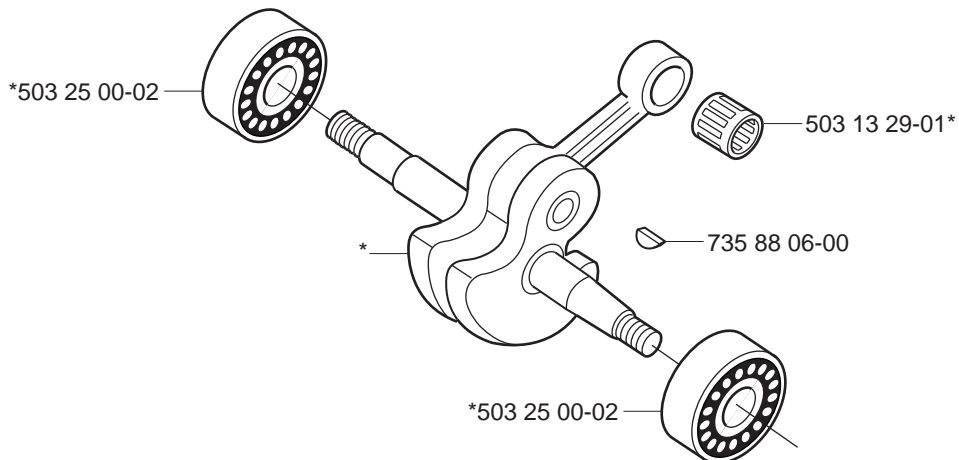

PARTNER

IPL, K1250 Active, K1250 Rail, 2006-07, 544 93 37-01

***K1250 Active
K1250 Rail***

Reservdelar

Spare parts

Ersatzteile

Pieces de rechange

Piezas de repuesto

Ricambi

***Peças
sobresselente***

544 93 37-01

PARTNER[®]

A

B

C *compl 506 27 17-01

D Crankcase
 *compl 501 89 25-73

E Cylinder
****compl** 506 29 42-71

F *compl 503 14 20-73

G Tank unit
 *compl 503 14 21-07

*** compl 506 26 41-11

**compl 506 25 59-32

H Starter
*compl 506 27 55-01

J Flywheel
*compl 501 89 50-03

K

P Wet cutting kit
 *compl 506 32 89-03

Product		A (mm)	B (mm)	C (mm)
K1250A	14"	280	45	280
	16"	270	45	360