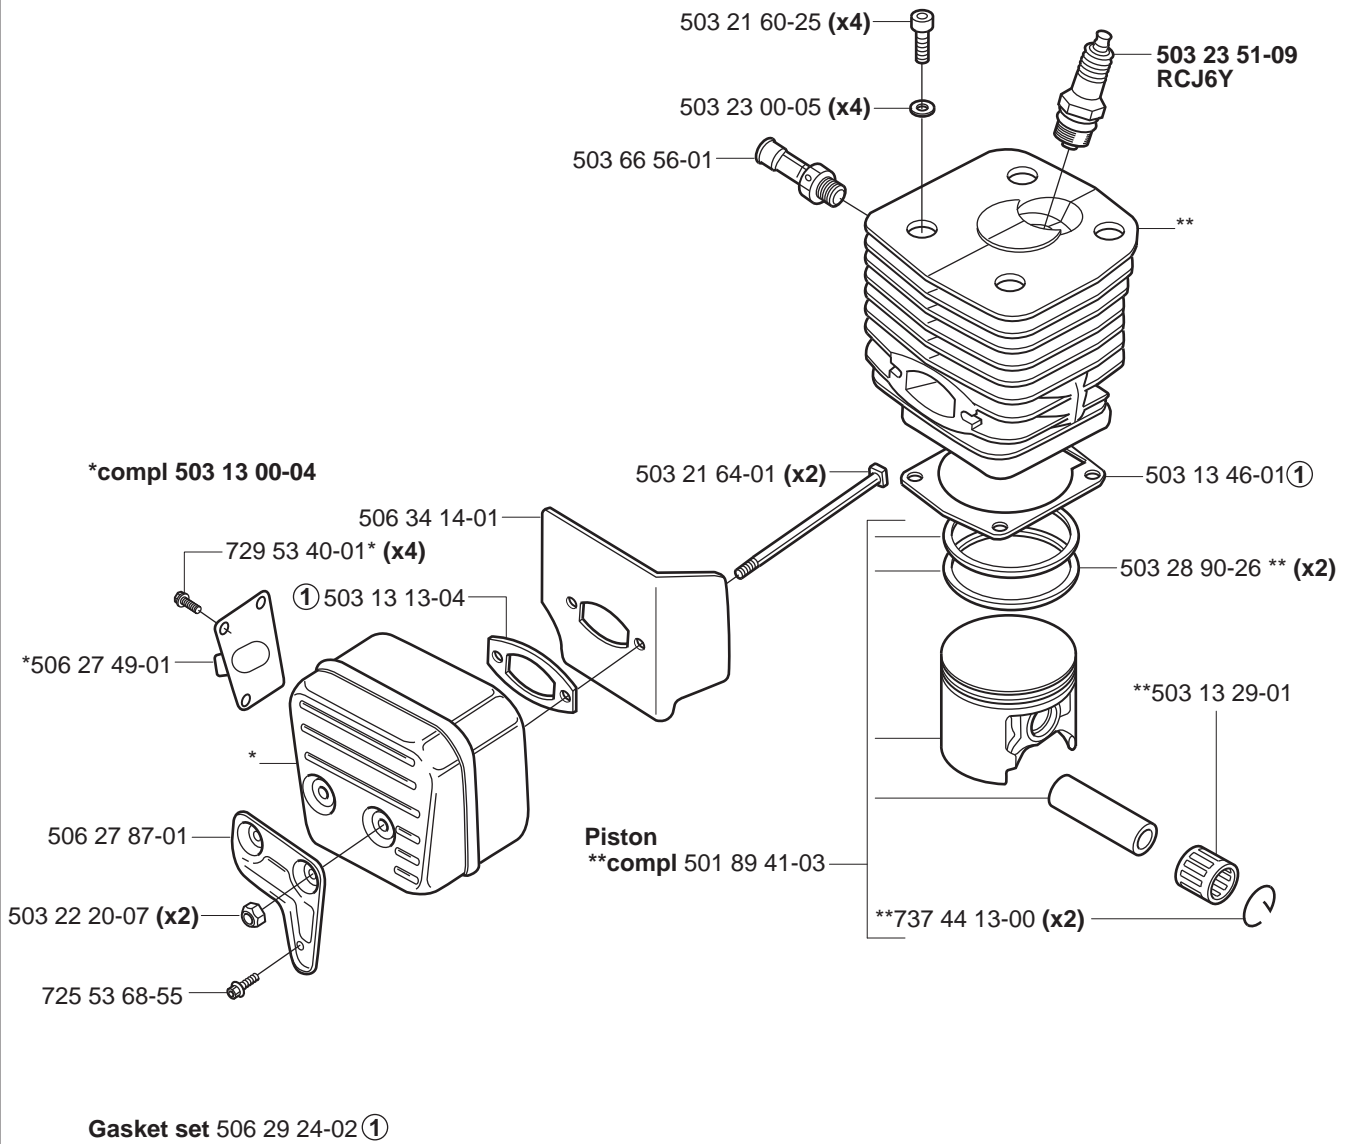

PARTNER

IPL, K1250 Active, K1250 Rail, 2006-07, 544 93 37-01

***K1250 Active
K1250 Rail***

Reservdelar

Spare parts

Ersatzteile

Pieces de rechange

Piezas de repuesto

E Cylinder
****compl** 506 29 42-71

F *compl 503 14 20-73

G Tank unit
 *compl 503 14 21-07

*** compl 506 26 41-11

**compl 506 25 59-32

H Starter
*compl 506 27 55-01

J Flywheel
*compl 501 89 50-03

K

P Wet cutting kit
 *compl 506 32 89-03

Product		A (mm)	B (mm)	C (mm)
K1250A	14"	280	45	280
	16"	270	45	360