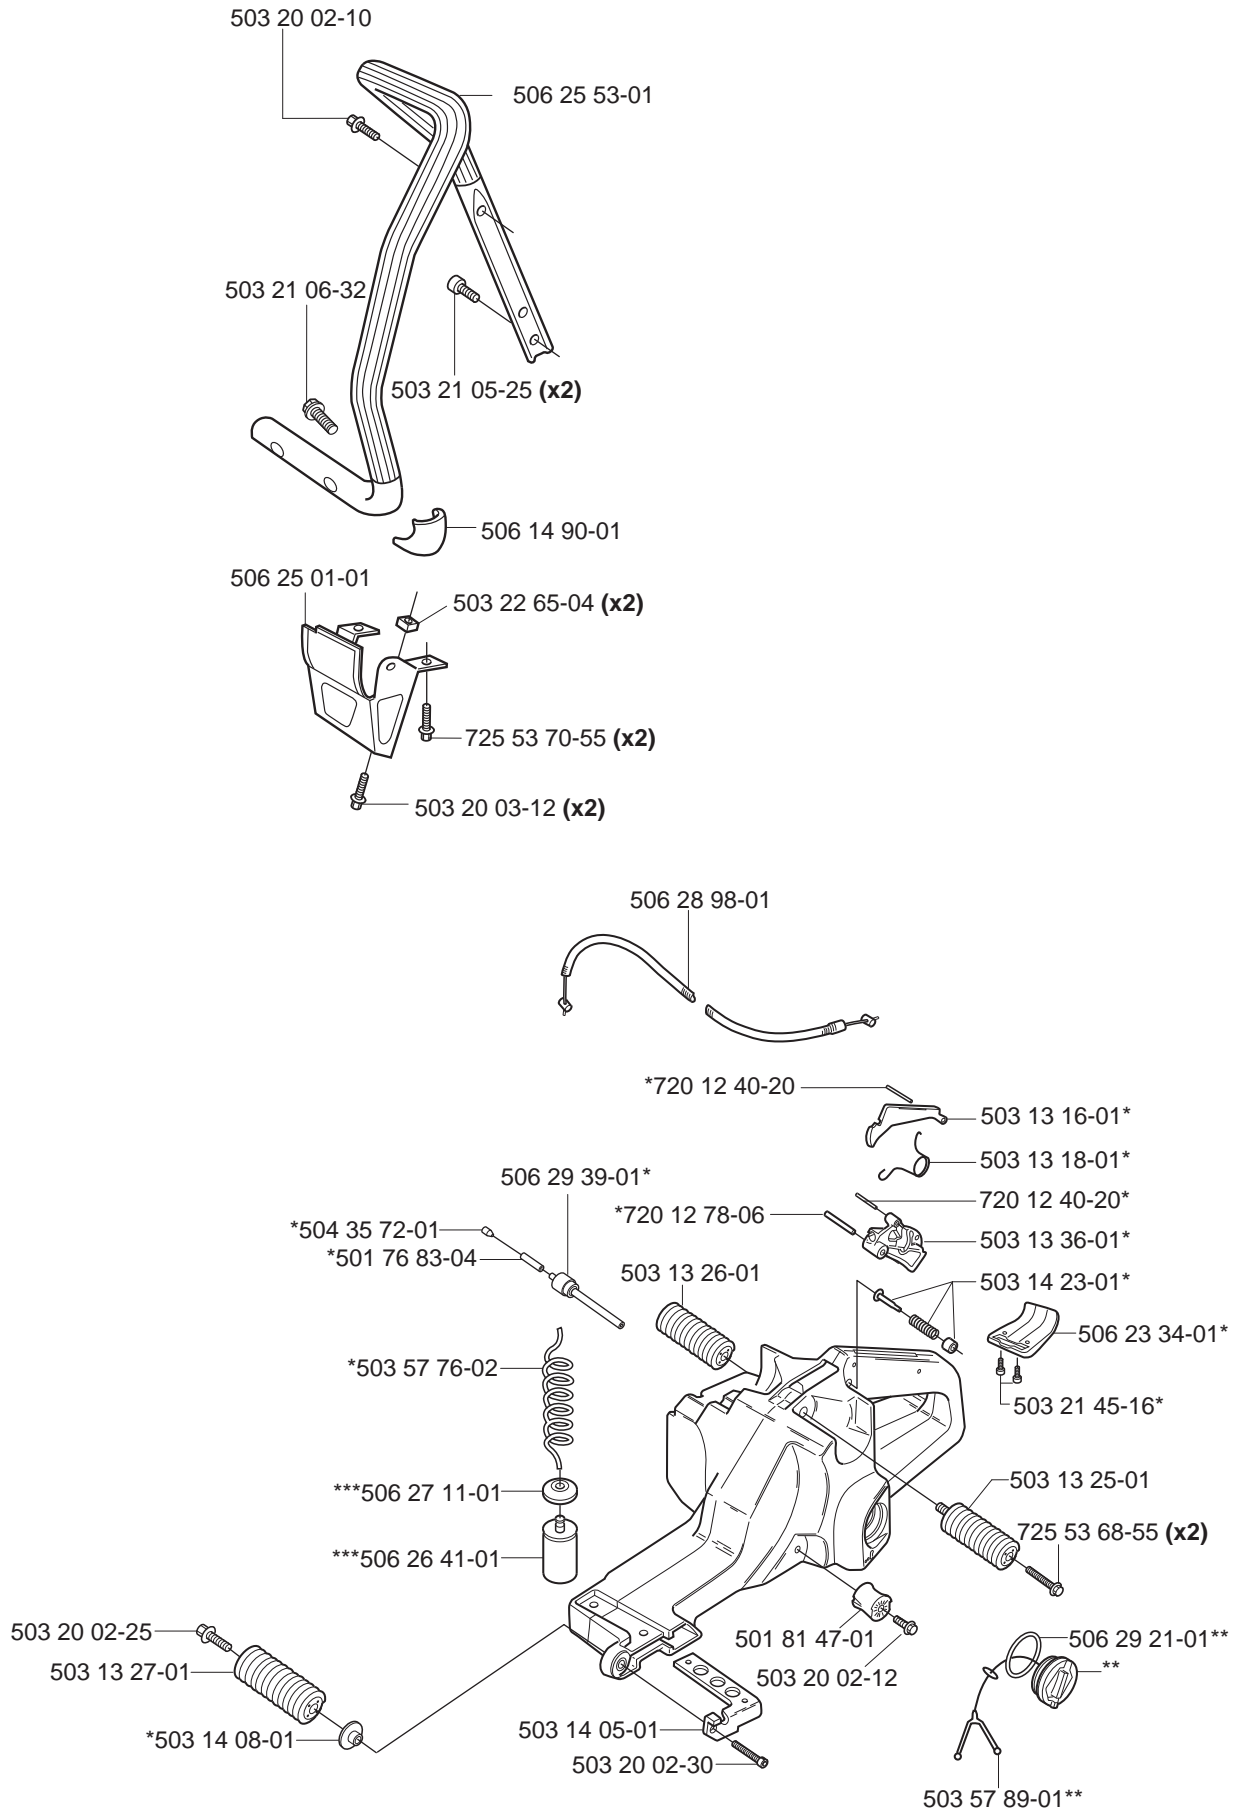

PARTNER

IPL, K1250 Active, K1250 Rail, 2006-07, 544 93 37-01

***K1250 Active
K1250 Rail***

Reservdelar

Spare parts

Ersatzteile

Pieces de rechange

Piezas de repuesto

Ricambi

***Peças
sobresselente***

544 93 37-01

PARTNER[®]

A

B

C *compl 506 27 17-01

D Crankcase
 *compl 501 89 25-73

E Cylinder
****compl** 506 29 42-71

F *compl 503 14 20-73

G Tank unit
 *compl 503 14 21-07

*** compl 506 26 41-11

**compl 506 25 59-32

H Starter
*compl 506 27 55-01

J Flywheel
*compl 501 89 50-03

K

P Wet cutting kit
 *compl 506 32 89-03

Product		A (mm)	B (mm)	C (mm)
K1250A	14"	280	45	280
	16"	270	45	360